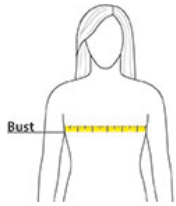

Bust: Measured across the chest one inch below armhole when laid flat.

Body Length at Front: Measure from high point shoulder to lowest point of hem at front.

Sleeve From Shoulder: Measured from high point of shoulder to finished hem at sleeve.

SIZE CHARTS

| | XS | S | M | L | XL | XXL | 3XL | 4XL |
|------|-------|-------|-------|-------|-------|-------|-------|-------|
| Size | 2 | 4/6 | 8/10 | 12/14 | 16/18 | 20/22 | 24/26 | 28/30 |
| Bust | 32-34 | 35-36 | 37-38 | 39-41 | 42-44 | 45-47 | 48-51 | 52-55 |

SPEC SHEET + MEASUREMENTS

SPORT-TEK

Sport-Tek® Women's Heather Contender™ Polo. LST660

HOW TO MEASURE

BUST

Measure under the arm and around the fullest part of the bust with arms down, keeping tape horizontal.